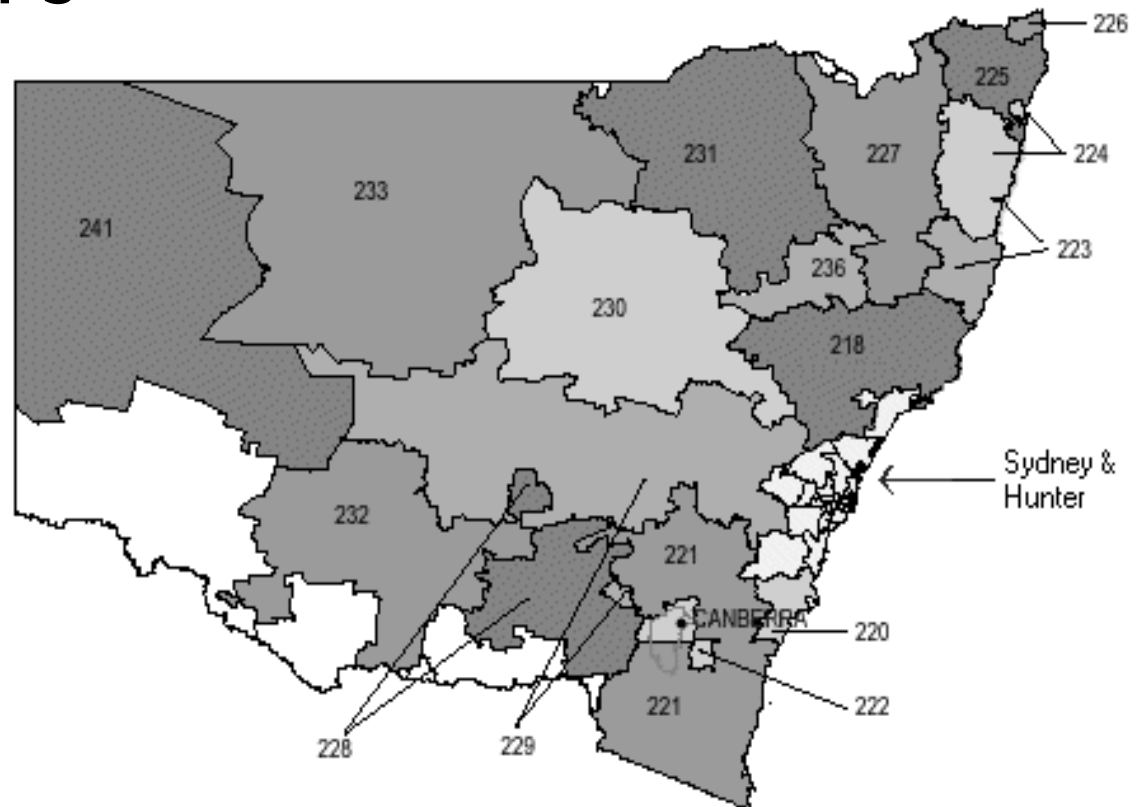

The logo for the Alliance of NSW Divisions features a stylized eye shape composed of two overlapping grey ovals. The text "Alliance of NSW Divisions" is positioned within the upper part of the eye shape.

Alliance of NSW Divisions

A vital link for general practice

Primary Mental Health Care NSW Perspective

Elvessa Marshall

NSW DLO

NSW Demographics

- 
- Population: approx. 6.5 million
 - Approx. 4 million in Sydney (ranked 71 in the world)
Another 1 million in Newcastle/Wollongong conurbations
 - Highest proportion born overseas
 - Highest NESB
 - 2nd Highest average incomes
 - Widest gap between rich and poor

NSW Divisions

- 37 Divisions (20 urban & 17 rural)
- 7915 GPs

Partnerships between MHS & GPs

- Centre for Mental Health - GP Liaison Positions
- Teams of Two Initiative
- State of the Art manual

PMHCI Incentive Funding